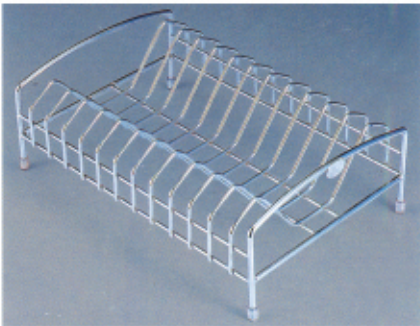

GalaxyTM
beauty with utility

Under Sink Basket
Size - 32x20x6

Plate Rack
Size - 15x10x5

Dish Holder
Size - 15x20x5

Detergent Holder

Glass & Plate Rack
Size - 20x10x5

Drain Organiser

Autolid Dustbin