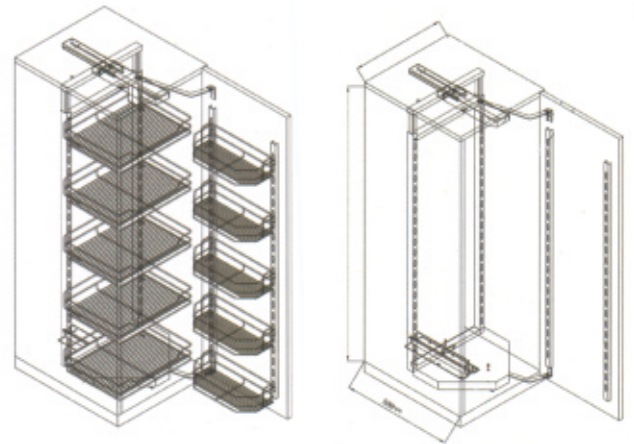

The Magic of Wires

Pantry Pull Out

Size(Inches)	Cab. Size (mm)
15x20x(72-84)	450
17x20x(72-84)	500
19x20x(72-84)	550
21x20x(72-84)	600

Stainless Steel Wires Baskets

Contains

- Back Frame
- Top & Bottom assembly for back frame
- Small basket = 6Pcs. (320 x 150 x 80)
- Big basket = 6Pcs. (365 x 298 x 80)
- Door mounted frame
- Connecting Rods

These units with 12 or 24 baskets gives an entire range of storage options to make the maximum utilization of your vertical kitchen space. This unique system is designed with a combination of small & big baskets which makes maximum space.