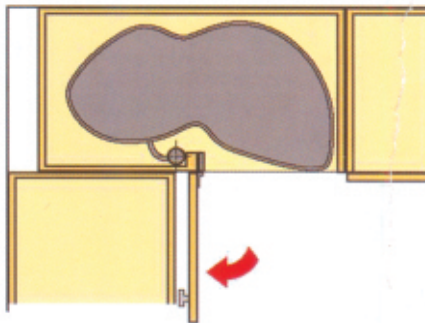

Swing Magic Corner (Soft Close)

Size : 495x865x(600-750mm)

Cabinet width : 900-1000mm

Inside width of Cabinet : 865mm

Shutter width : 450mm (18")

Available in Left & Right Corners.

Salient Features

- Made by Austenic Stainless Steel
- Multilayer chromium plating passes NSST test
- Rust proof hence long life
- Can be fitted with Quadro/Telescopic slide
- Easy fit for carpenters