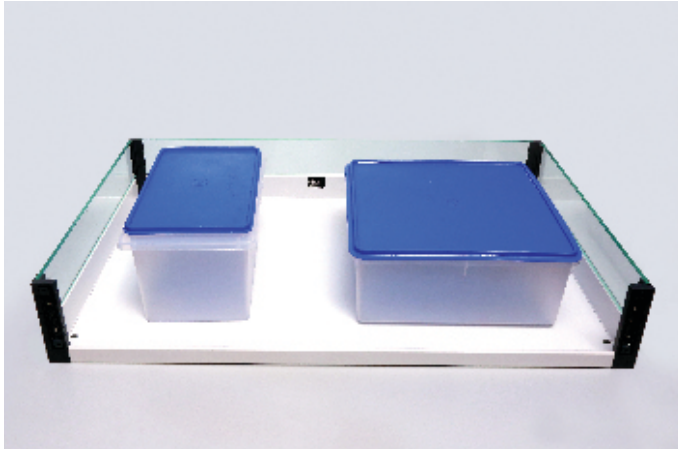

Plate Insert

Cup & Saucer Insert

Bottle Insert

Grain Basket with Frame

(Fitted with Soft Close Full Extension Slide)

Size (Inches)	Cabinet Outer Width (mm)
15x20x12	450
17x20x12	500
19x20x12	550
21x20x12	600