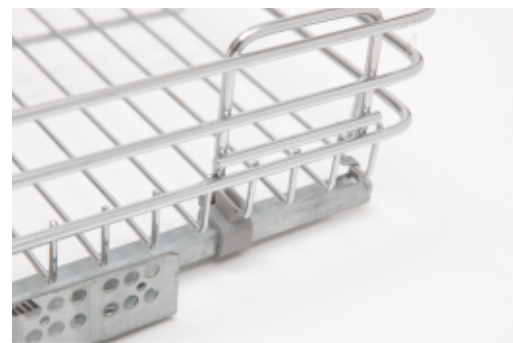

A highly functional and user friendly grain trolley designed especially for bulk storages like large containers, pulses, oil, sugar, grains etc. The base of the unit can be easily removed from the trolley for cleaning it. The trolley is mounted on double sealed ball bearing moulded in nylon for long lasting operation. This trolley is made of finest raw material in the market to ensure a durable product.

Grain Trolley also available with S.S. Frame

Large Basket

Size(Inches)	Cab. Size (mm)
24x20x6	700
26x20x6	750
28x20x6	800
30x20x6	850
32x20x6	900
34x20x6	950
36x20x6	1000

Different types of large containers & utensils, which need bulk storage, can be kept in these baskets.

Bowl & Plate Basket

Size(Inches)	Cab. Size (mm)
24x20x6	700
28x20x6	800
32x20x6	900

Arrange bowls, plates & dongas in systematic way.

*The Magic
of Wires*

Quadro Baskets

All multipurpose baskets are hettich quadro channel compatible using our special fitting kit.

Pole Cabinet Systems

H Pole

Size : Height 24", 27", 30"

Single Pole

Size : Height 24", 27", 30"

Features

- Rust & Borrer free
- Flexible sizes of cabinets can be made
- Brass Tapped bushes assure the firm fitment
- Height adjustable upto 100mm
- No bad odour due to better vantilation
- Easily foldable & can be reassembled easily
- Highly cost effective.
- Stainless Steel for life.