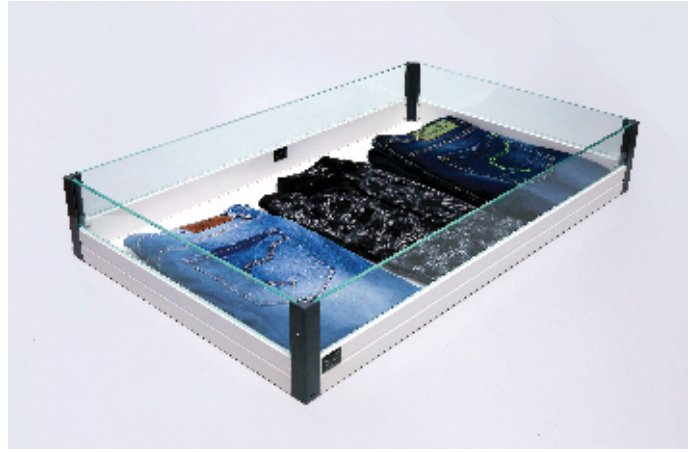

Wardrobe Basket

Size (Inches)	Cabinet Outer Width (mm)
24x20x5	700
26x20x5	750
28x20x5	800
30x20x5	850
32x20x5	900
34x20x5	950
36x20x5	1000