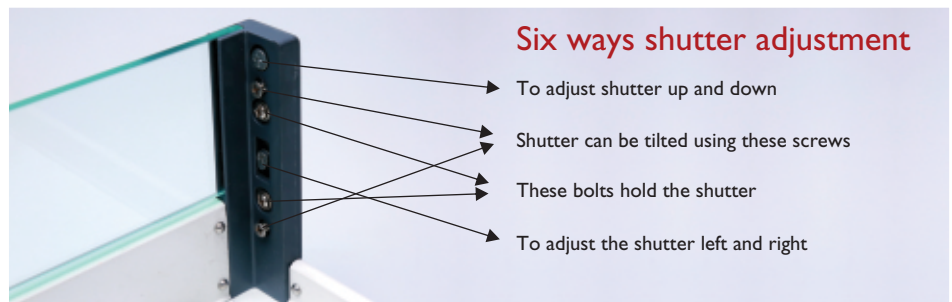

Multi Purpose Plain Basket

Size (Inches)	Cabinet Outer Width (mm)
12x20x5	400
15x20x5	450
17x20x5	500
19x20x5	550
21x20x5	600

Six ways shutter adjustment

- ▶ To adjust shutter up and down
- ▶ Shutter can be tilted using these screws
- ▶ These bolts hold the shutter
- ▶ To adjust the shutter left and right