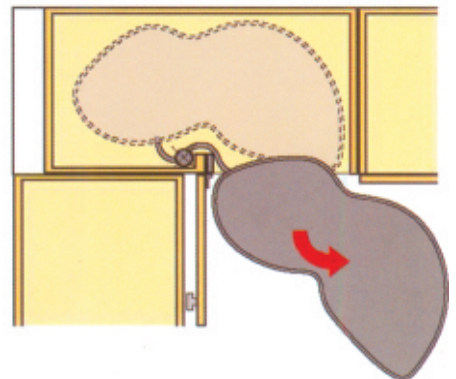

Swing Magic Corner (Soft Close)

Size : 495x865x(600-750mm)

Cabinet width : 900-1000mm

Inside width of Cabinet : 865mm

Shutter width : 450mm (18")

Available in Left & Right Corners.

Salient Features

- Made by Austenic Stainless Steel
- Multilayer chromium plating passes NSST test
- Rust proof hence long life
- Can be fitted with Quadro/Telescopic slide
- Easy fit for carpenters