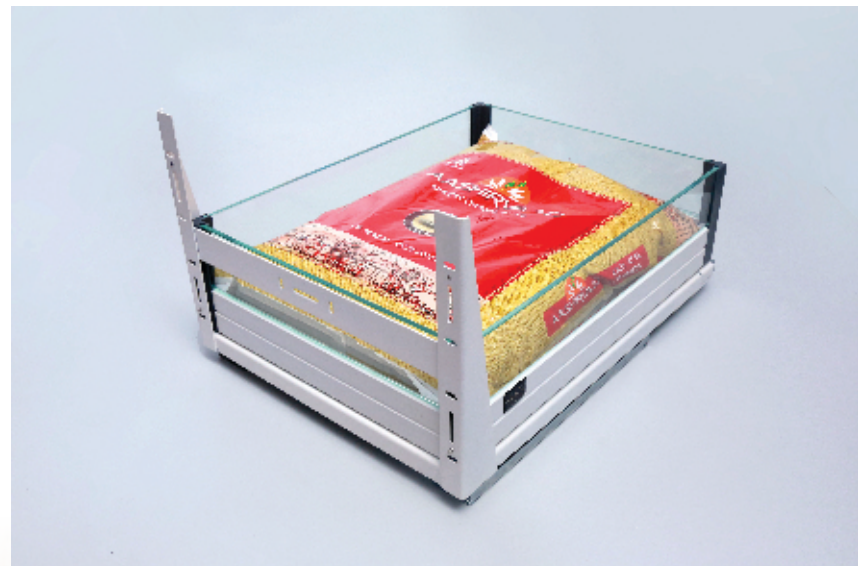

Plate Insert

Cup & Saucer Insert

Bottle Insert

Grain Basket with Frame

(Fitted with Soft Close Full Extension Slide)

Size (Inches)	Cabinet Outer Width (mm)
15x20x12	450
17x20x12	500
19x20x12	550
21x20x12	600