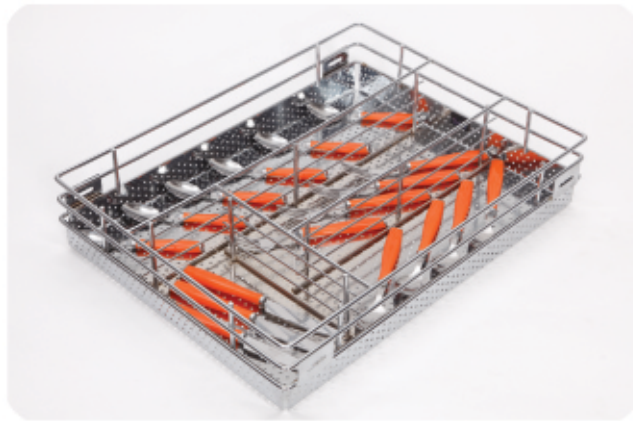

Perforated Fix Cutlery

Size(Inches)	Cab. Size (mm)
15x20x4	450
17x20x4	500
19x20x4	550
21x20x4	600

Stainless Steel Perforated sheet makes this basket more useful and highly durable.