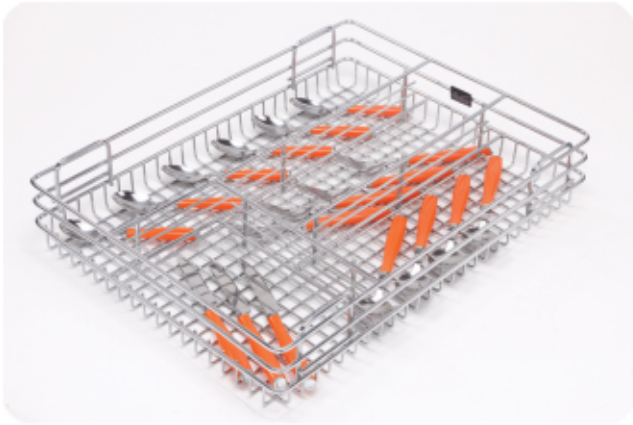

Bottle Basket

Size(Inches)	Cab. Size (mm)
15x20x6	450
17x20x6	500
19x20x6	550
21x20x6	600

Thali Basket

Size(Inches)	Cab. Size (mm)
15x20x8	450
17x20x8	500
19x20x8	550
21x20x8	600

Glass Basket

Size(Inches)	Cab. Size (mm)
15x20x4/6	450
17x20x4/6	500
19x20x4/6	550
21x20x4/6	600

Vegetable Basket

Size(Inches)	Cab. Size (mm)
12x20x4/6	400
15x20x4/6	450
17x20x4/6	500
19x20x4/6	550
21x20x4/6	600

These cutlery baskets are so well designed to organise all cutlery as per their usage requirement.