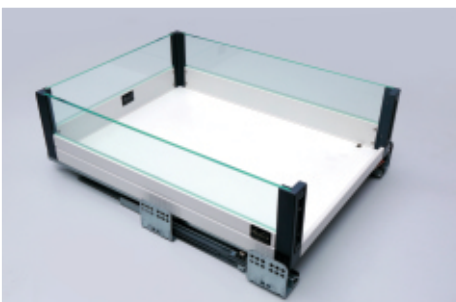

Multi Purpose Plain Basket

Size (Inches)	Cabinet Outer Width (mm)
12x20x5	400
15x20x5	450
17x20x5	500
19x20x5	550
21x20x5	600

Six ways shutter adjustment

- ▶ To adjust shutter up and down
- ▶ Shutter can be tilted using these screws
- ▶ These bolts hold the shutter
- ▶ To adjust the shutter left and right