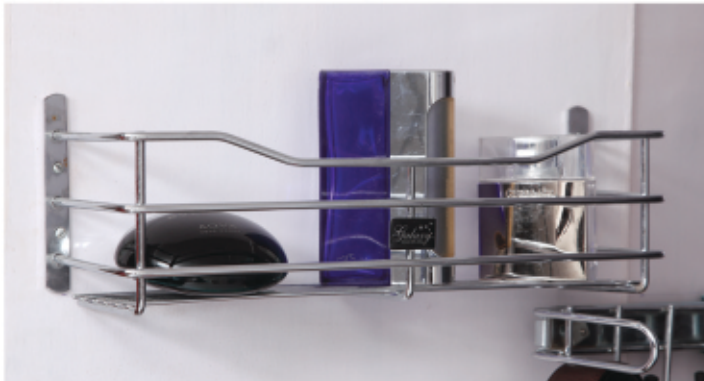

3 Row

4 Row

The Magic of Wires

Wardrobe Utilities

Galaxy offers you ultra modern variable wardrobe accessories. These unique utility accessories not only make your wardrobe convenient but also provide beauty which is always liked by everyone. All wardrobe essentials can be arranged in a proper way in these Racks giving your wardrobe a new & marvelous look.

Oval Tube & Brackets

Top Mounted Pullout Hanger
Size - 12x20x8

Hook Rail
Available in -4/6/8 pins

Galaxy™
beauty with utility

Perfume Rack
Size - 12/15/18x4x4

Tie Holder Pullout
Size - 4x20x3

Trouser & Saree Rack
Size - 24/28/32x20x4