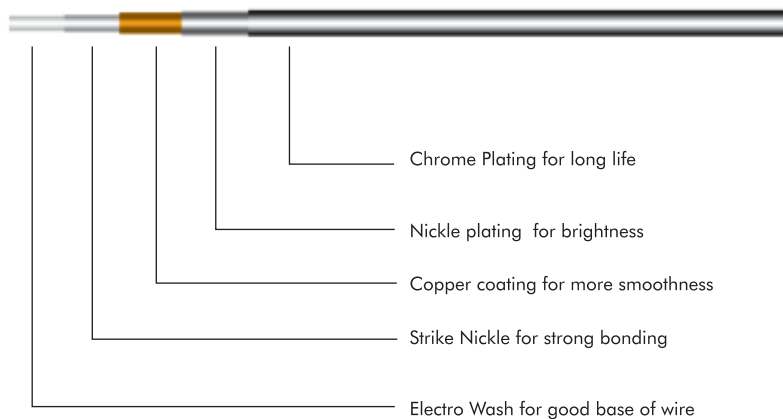

*The Magic
of Wires*

Wire Series

Multilayer Chromium plating process.

*The Magic
of Wires*

Multipurpose Baskets

Evolution & New design of modern kitchen change the shape & size of house hold utensils, giving birth to multi-functional drawer baskets with different functions and demand of narrow dishes, medium sized plates & containers, multifunctional drawer baskets make use of every inch so as to increase convenience of storing & getting utensils & containers etc. These baskets are more noble, stylish, splendid and convenient.