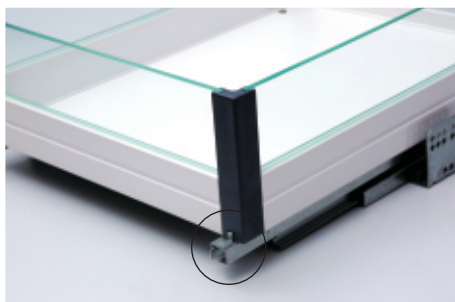

Multi Purpose Plain Basket

Size (Inches)	Cabinet Outer Width (mm)
12x20x5	400
15x20x5	450
17x20x5	500
19x20x5	550
21x20x5	600

Six ways shutter adjustment

- ▶ To adjust shutter up and down
- ▶ Shutter can be tilted using these screws
- ▶ These bolts hold the shutter
- ▶ To adjust the shutter left and right