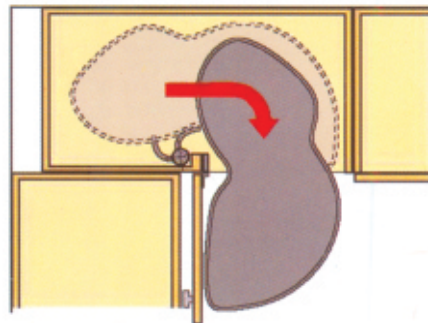

Swing Magic Corner (Soft Close)

Size : 495x865x(600-750mm)

Cabinet width : 900-1000mm

Inside width of Cabinet : 865mm

Shutter width : 450mm (18")

Available in Left & Right Corners.

Salient Features

- Made by Austenic Stainless Steel
- Multilayer chromium plating passes NSST test
- Rust proof hence long life
- Can be fitted with Quadro/Telescopic slide
- Easy fit for carpenters