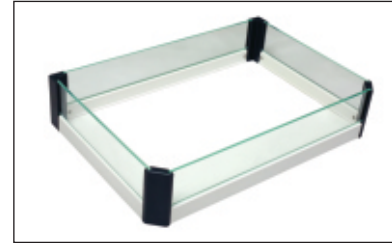

Pantry Pullouts

Big Basket

Pantry Pullout Unit

Size (Inches)	Cabinet Outer Width (mm)
15x20x(72-84)	450
17x20x(72-84)	500

Contains:

- Back Frame
- Top & Bottom assembly for back frames
- Small baskets = 6 pcs.
- Big baskets = 6 pcs.
- Door mounted frame
- Connecting Rods