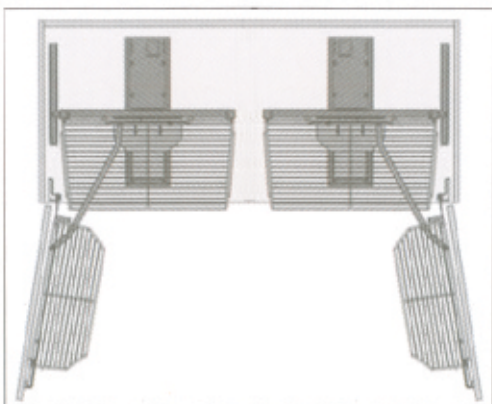

These units with 12 or 24 baskets gives an entire range of storage options to make the maximum utilization of your vertical kitchen space. This unique system is designed with a combination of small & big baskets which makes maximum space.

Double Pantry Pullout

Size(Inches)	Cab. Size (mm)
30x20x(72-84)	900

Contains

- Back Frame = 2 Pcs.
- Top & Bottom assembly for back frame
- Small basket = 12 Pcs. (320 x 150 x 80)
- Big basket = 12Pcs. (365 x 298 x 80)
- Door mounted frame for two doors
- Connecting Rods