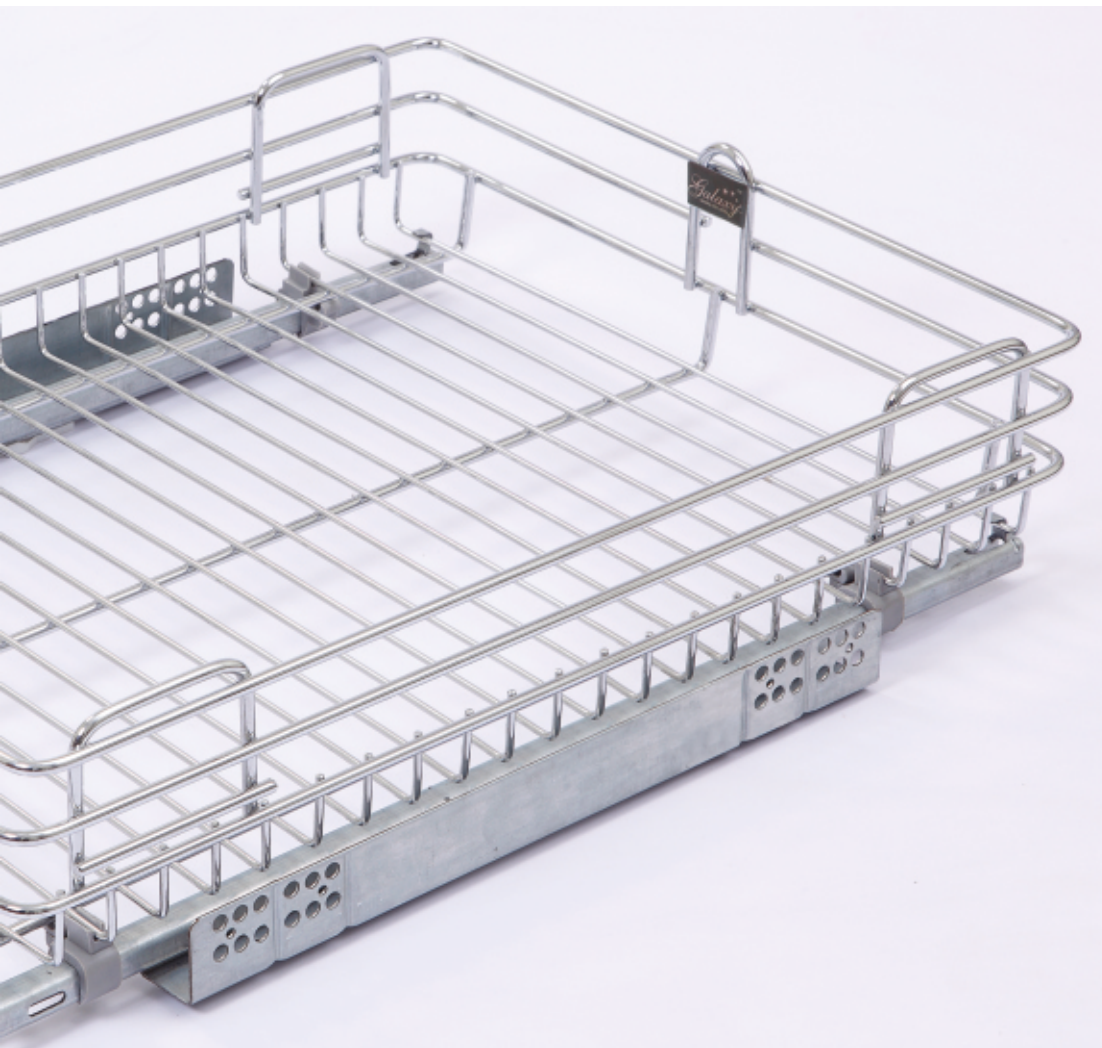

A highly functional and user friendly grain trolley designed especially for bulk storages like large containers, pulses, oil, sugar, grains etc. The base of the unit can be easily removed from the trolley for cleaning it. The trolley is mounted on double sealed ball bearing moulded in nylon for long lasting operation. This trolley is made of finest raw material in the market to ensure a durable product.

Bowl & Plate Basket

Size(Inches)	Cab. Size (mm)
24x20x6	700
28x20x6	800
32x20x6	900

Arrange bowls, plates & dongas in systematic way.

*The Magic
of Wires*

Quadro Baskets

All multipurpose baskets are hettich quadro channel compatible using our special fitting kit.

Pole Cabinet Systems

H Pole

Size : Height 24", 27", 30"

Single Pole

Size : Height 24", 27", 30"

Features

- Rust & Borrer free
- Flexible sizes of cabinets can be made
- Brass Tapped bushes assure the firm fitment
- Height adjustable upto 100mm
- No bad odour due to better vantilation
- Easily foldable & can be reassembled easily
- Highly cost effective.
- Stainless Steel for life.