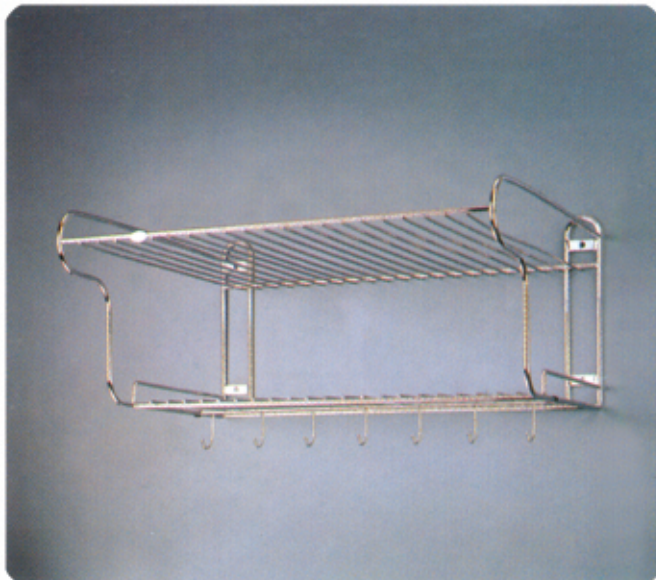

Multipurpose Rack (1 shelf)

Multipurpose Rack (2 shelf)

Paper & Foil Holder

Paper & Foil Holder with Cutter

Cup & Saucer Holder

Glass Holder

Spice & Bottle Rack

Spice Rack

Foil & Multipurpose Rack

Corner Rack

Hanging Ladle Cradle

Grid for Pan

S. Hooks

Pipe with Fitting

*The Magic
of Wires*

Miscellaneous Utilities

Microwave Oven Rack

Microwave Oven Rack (Wall Mounted)

Fixed Multipurpose Rack (2.Shelf)

Fixed Paper & Foil Holder

Fixed Spice Rack

GalaxyTM
beauty with utility

Storage Rack
Size - 12/15/18x4x4

Cylinder Trolley