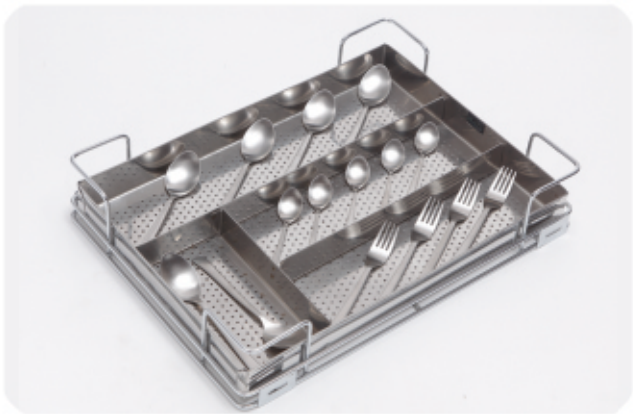

 Galaxy™
 beauty with utility

Wire Cutlery

Size(Inches)	Cab. Size (mm)
15x20x4	450
17x20x4	500
19x20x4	550
21x20x4	600

Perforated Fix Cutlery

Size(Inches)	Cab. Size (mm)
15x20x4	450
17x20x4	500
19x20x4	550
21x20x4	600

Stainless Steel Perforated sheet makes this basket more useful and highly durable.

Perforated Removable Cutlery

Size(Inches)	Cab. Size (mm)
15x20x4	450
17x20x4	500
19x20x4	550
21x20x4	600

This Removable Perforated Sheet can be easily removed for cleaning & also for drying.

A highly functional and user friendly grain trolley designed especially for bulk storages like large containers, pulses, oil, sugar, grains etc. The base of the unit can be easily removed from the trolley for cleaning it. The trolley is mounted on double sealed ball bearing moulded in nylon for long lasting operation. This trolley is made of finest raw material in the market to ensure a durable product.