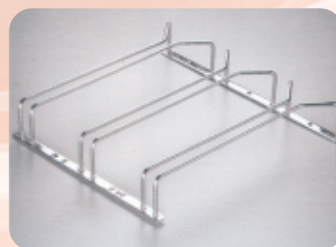

Microwave Oven Rack

Microwave Oven Rack (Wall Mounted)

Fixed Multipurpose Rack (2.Shelf)

Fixed Paper & Foil Holder

Fixed Spice Rack

GalaxyTM
beauty with utility

Storage Rack
Size - 12/15/18x4x4

Cylinder Trolley

Ladle Cradle

Kitchen Corner

2 shelf	12 x 12 x 18
3 shelf	12 x 12 x 21

*The Magic
of Wires*

Miscellaneous Utilities

Multipurpose Single Shelf

Size(Inches)
17 x 8 x 12
21 x 8 x 12

Multipurpose Double Shelf

Size(Inches)
17 x 8 x 20
21 x 8 x 20

Door Mounted Rack

Size(Inches)
14 x 4 x 20

Laundry Basket

Fixed Glass Holder

Wine Glass Holder

1 Row

2 Row

3 Row

4 Row

The Magic of Wires

Wardrobe Utilities

Galaxy offers you ultra modern variable wardrobe accessories. These unique utility accessories not only make your wardrobe convenient but also provide beauty which is always liked by everyone. All wardrobe essentials can be arranged in a proper way in these Racks giving your wardrobe a new & marvelous look.