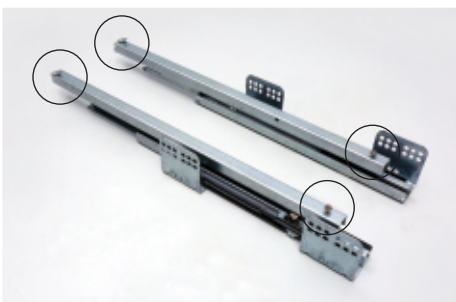

Multi Purpose Plain Basket

Size (Inches)	Cabinet Outer Width (mm)
12x20x5	400
15x20x5	450
17x20x5	500
19x20x5	550
21x20x5	600

Six ways shutter adjustment

- ▶ To adjust shutter up and down
- ▶ Shutter can be tilted using these screws
- ▶ These bolts hold the shutter
- ▶ To adjust the shutter left and right